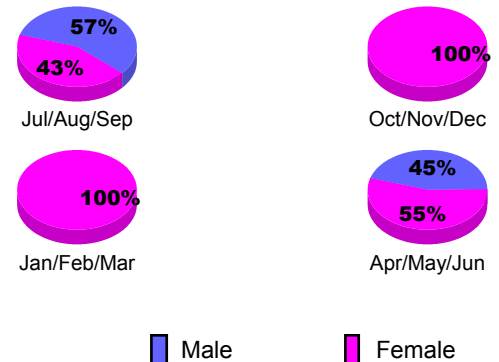

Club Results 2012-2013

Goal, New, Dropped, Gain/Loss

YTD Status Quo Clubs 2012-2013

Status Quo Clubs Compared to Status Quo Members

Club Gain/Loss 2012-2013

MEMBERSHIP

Month	Net Memb Goal	Actual New Memb	Actual Dropped Memb	Gain/Loss of Memb
2012-2013				
Jul/Aug/Sep	32	55	37	18
Oct/Nov/Dec	23	60	41	19
Jan/Feb/Mar	48	48	38	10
Apr/May/Jun	18	115	14	101
Totals	121	278	130	148

Membership Results 2012-2013

Goal, New, Dropped, Gain/Loss

Gender Comparison 2012-2013

Membership Gain/Loss 2012-2013