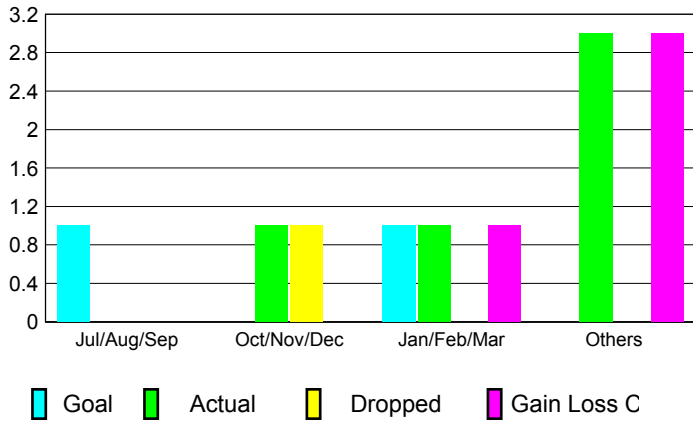

GMT: **Pedro Marrello**

Location: **PARAGUAY**

GMT CA: **3**

CLUBS

Month	New Club Goal	Actual New Clubs	Actual Dropped Clubs	Gain/Loss of Clubs
2012-2013				
Jul/Aug/Sep	1	0	0	0
Oct/Nov/Dec	0	1	1	0
Jan/Feb/Mar	1	1	0	1
Apr/May/Jun	0	3	0	3
Totals	2	5	1	4

Club Results 2012-2013

Goal, New, Dropped, Gain/Loss

YTD Status Quo Clubs 2012-2013

Status Quo Clubs Compared to Status Quo Members

Club Gain/Loss 2012-2013

MEMBERSHIP

Month	Net Memb Goal	Actual New Memb	Actual Dropped Memb	Gain/Loss of Memb
2012-2013				
Jul/Aug/Sep	32	55	37	18
Oct/Nov/Dec	23	60	41	19
Jan/Feb/Mar	48	48	38	10
Apr/May/Jun	18	115	14	101
Totals	121	278	130	148