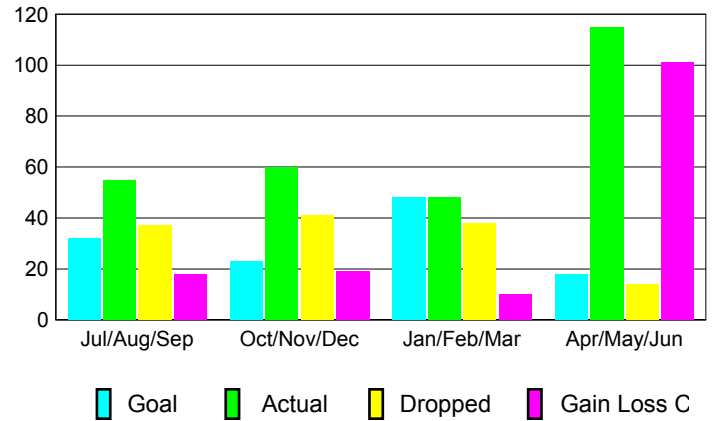

GMT: **Pedro Marrello**

Location: **PARAGUAY**

GMT CA: **3**

CLUBS

Month	New Club Goal	Actual New Clubs	Actual Dropped Clubs	Gain/Loss of Clubs
2012-2013				
Jul/Aug/Sep	1	0	0	0
Oct/Nov/Dec	0	1	1	0
Jan/Feb/Mar	1	1	0	1
Apr/May/Jun	0	3	0	3
Totals	2	5	1	4

Club Results 2012-2013

Goal, New, Dropped, Gain/Loss

YTD Status Quo Clubs 2012-2013

Status Quo Clubs Compared to Status Quo Members

Club Gain/Loss 2012-2013

MEMBERSHIP

Month	Net Memb Goal	Actual New Memb	Actual Dropped Memb	Gain/Loss of Memb
2012-2013				
Jul/Aug/Sep	32	55	37	18
Oct/Nov/Dec	23	60	41	19
Jan/Feb/Mar	48	48	38	10
Apr/May/Jun	18	115	14	101
Totals	121	278	130	148

Membership Results 2012-2013

Goal, New, Dropped, Gain/Loss

Gender Comparison 2012-2013

Membership Gain/Loss 2012-2013